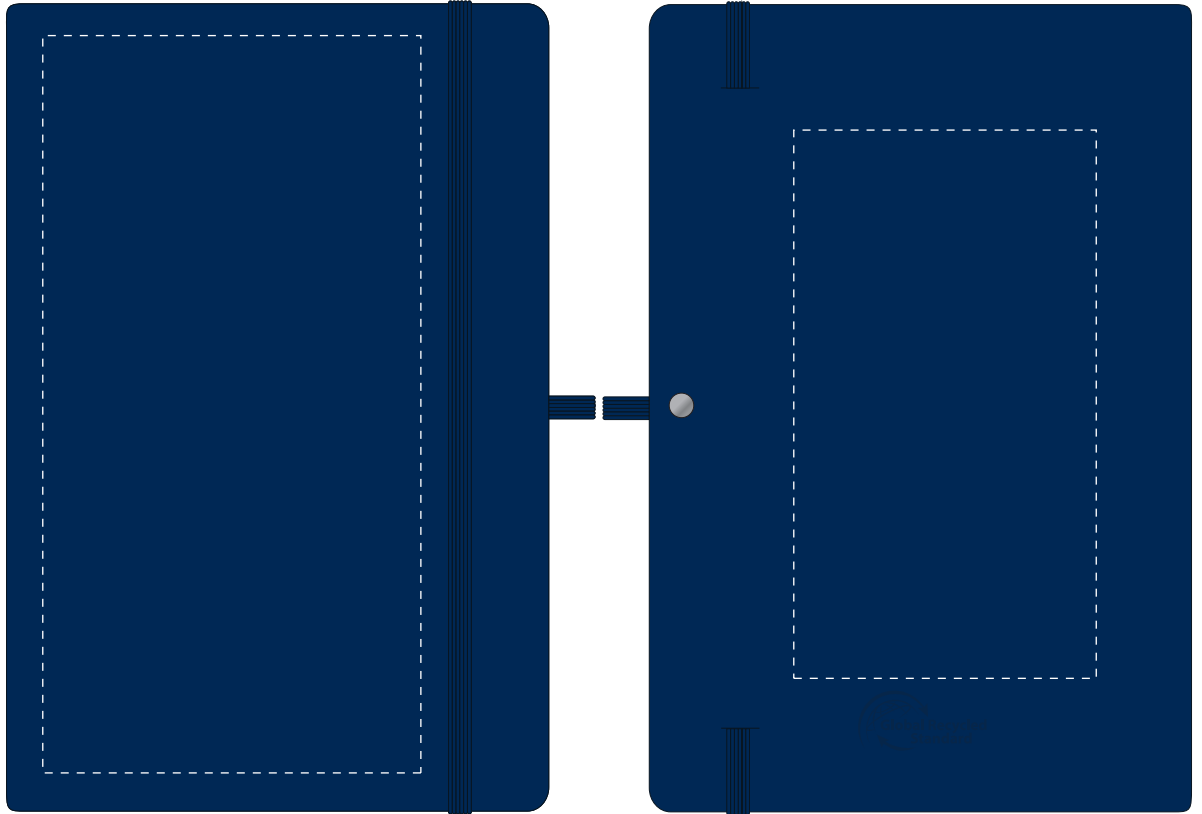

Your Ref:	Quantity:	Product Code: QS2345
Our Ref:	Version: 1	Product Colour: NAVY BLUE

PRINTING CONCERNS:**PRODUCT INFO: DUE TO THE NATURE OF THE PRODUCT THE PRINT POSITION MAY VARY BY 2 - 3 MM**

We stock this item in the following colours

**PANTONE REFERENCE(S)**

Full Colour Printing

ARTWORK SCALE 50%

Product Image for visualisation
- colours may vary

- CENTRED TO PRINT AREA**
- CENTRED TO NOTEBOOK**

The dashed line is to demonstrate print area and will not appear on your printed item

To proceed, please approve visual via the online system.

ARTWORK SCALE 100%
Max print area: 195mm x 100mm

ARTWORK SCALE 100%
Max print area: 145mm x 80mm